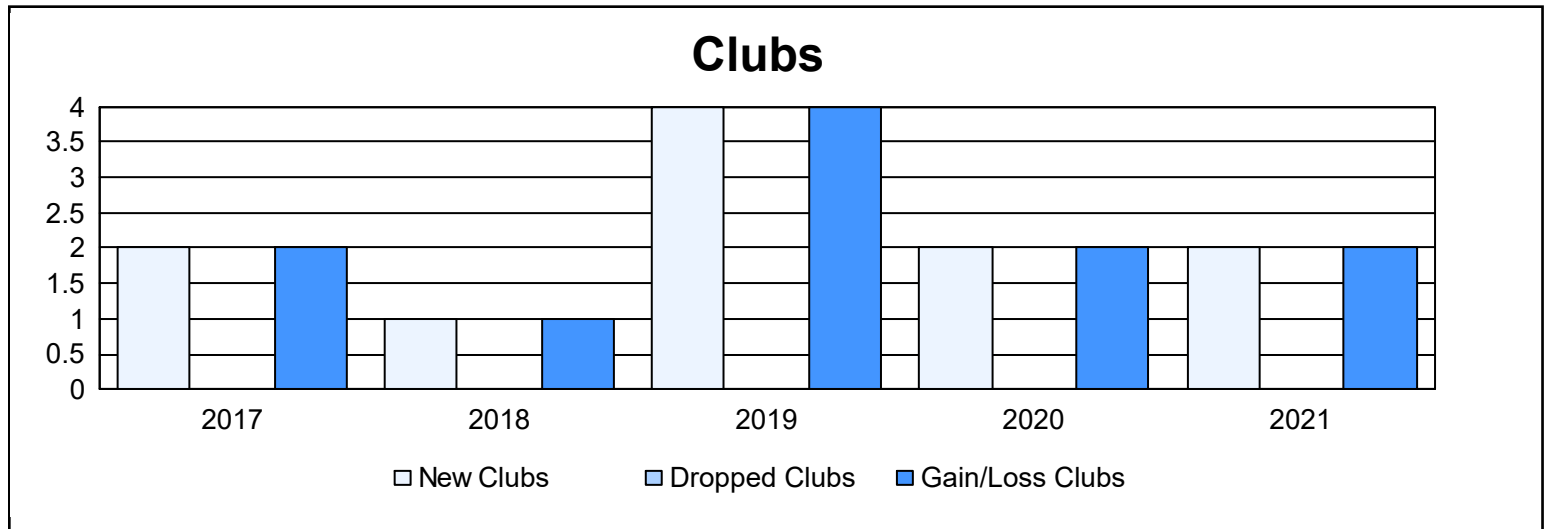

Year	New Clubs	Dropped Clubs	Gain/ Loss Clubs	New Members	Charter Members	Reinstate Members	Transfer Members	Total Member Added	Total Members Dropped	Gain/ Loss Members
2016-2017	2	0	2	24	40	0	0	64	17	47
2017-2018	1	0	1	48	24	0	0	72	23	49
2018-2019	4	0	4	45	91	1	0	137	42	95
2019-2020	2	0	2	1	42	0	0	43	4	39
2020-2021	2	0	2	0	41	0	0	41	22	19
<b>Average</b>	<b>2</b>	<b>0</b>	<b>2</b>	<b>24</b>	<b>48</b>	<b>0</b>	<b>0</b>	<b>71</b>	<b>22</b>	<b>50</b>

### Membership Composition June 2021 Cumulative