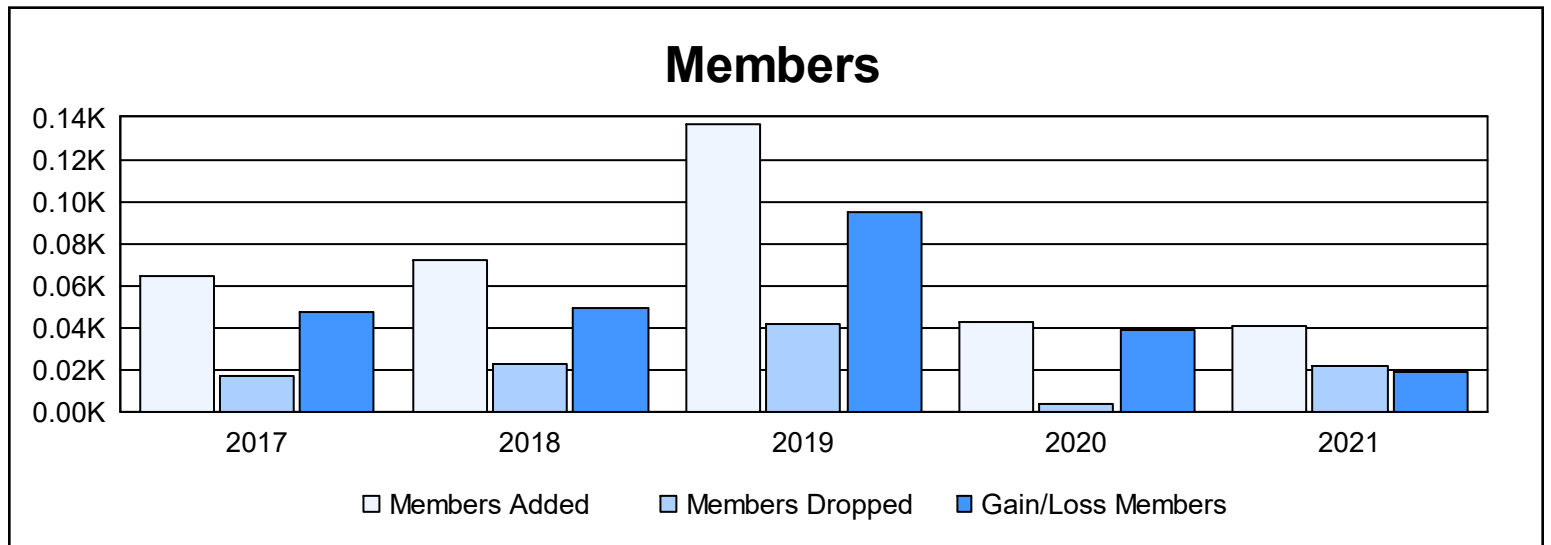

Year	New Clubs	Dropped Clubs	Gain/ Loss Clubs	New Members	Charter Members	Reinstate Members	Transfer Members	Total Member Added	Total Members Dropped	Gain/ Loss Members
2016-2017	2	0	2	24	40	0	0	64	17	47
2017-2018	1	0	1	48	24	0	0	72	23	49
2018-2019	4	0	4	45	91	1	0	137	42	95
2019-2020	2	0	2	1	42	0	0	43	4	39
2020-2021	2	0	2	0	41	0	0	41	22	19
<b>Average</b>	<b>2</b>	<b>0</b>	<b>2</b>	<b>24</b>	<b>48</b>	<b>0</b>	<b>0</b>	<b>71</b>	<b>22</b>	<b>50</b>

### Membership Composition June 2021 Cumulative

### Gender Composition June 2021 Cumulative