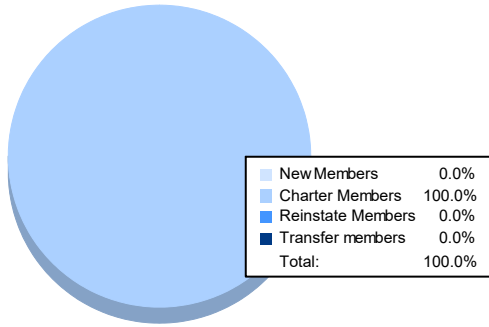

Year	New Clubs	Dropped Clubs	Gain/ Loss Clubs	New Members	Charter Members	Reinstate Members	Transfer Members	Total Member Added	Total Members Dropped	Gain/ Loss Members
2016-2017	2	0	2	24	40	0	0	64	17	47
2017-2018	1	0	1	48	24	0	0	72	23	49
2018-2019	4	0	4	45	91	1	0	137	42	95
2019-2020	2	0	2	1	42	0	0	43	4	39
2020-2021	2	0	2	0	41	0	0	41	22	19
<b>Average</b>	<b>2</b>	<b>0</b>	<b>2</b>	<b>24</b>	<b>48</b>	<b>0</b>	<b>0</b>	<b>71</b>	<b>22</b>	<b>50</b>

### Membership Composition June 2021 Cumulative